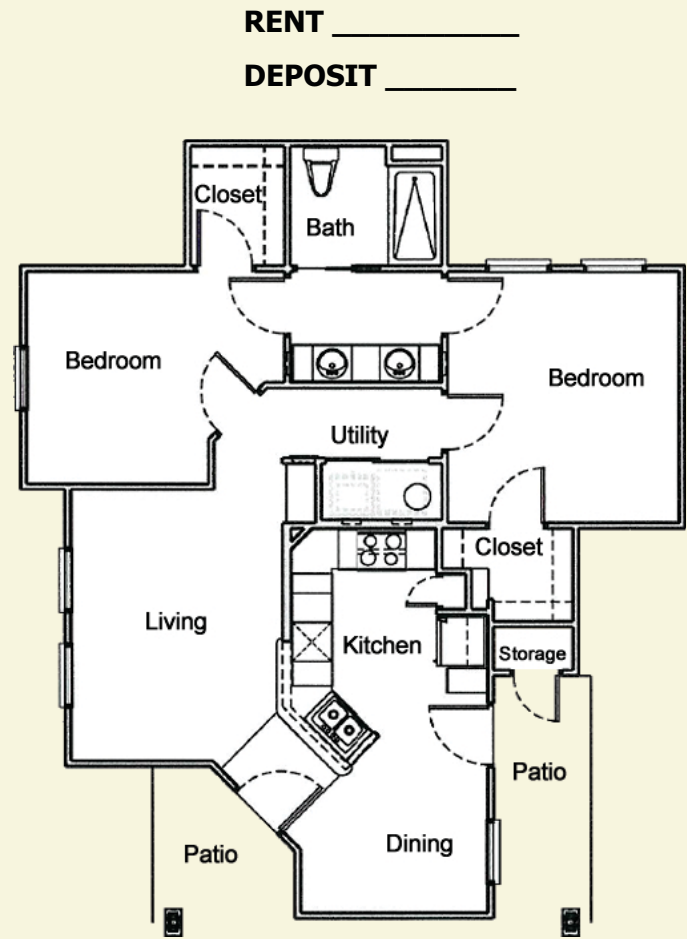

Community Features & Amenities

- 9 Foot Ceilings
- Beautiful Fixtures
- Self Cleaning Ovens
- Covered Entries
- Secured Storage
- Clubhouse with Sun Porch
- Community Laundry Room
- Walking Path
- Horseshoe Pit
- Beautifully Landscaped Grounds

(903) 849-0171

Silver Thorn

RENT _____
DEPOSIT _____

1 Bdrm / 1 Bath 750 Sq. Ft.*

Silver Heart

RENT _____
DEPOSIT _____

2 Bdrm / 1 Bath

RENT _____
DEPOSIT _____

2 Bdrm / 1 Bath 900 Sq. Ft.*

Silver Rose

801 Fm 2010
Chandler, TX 75758

*Square footage is approximate Actual floorplans may vary