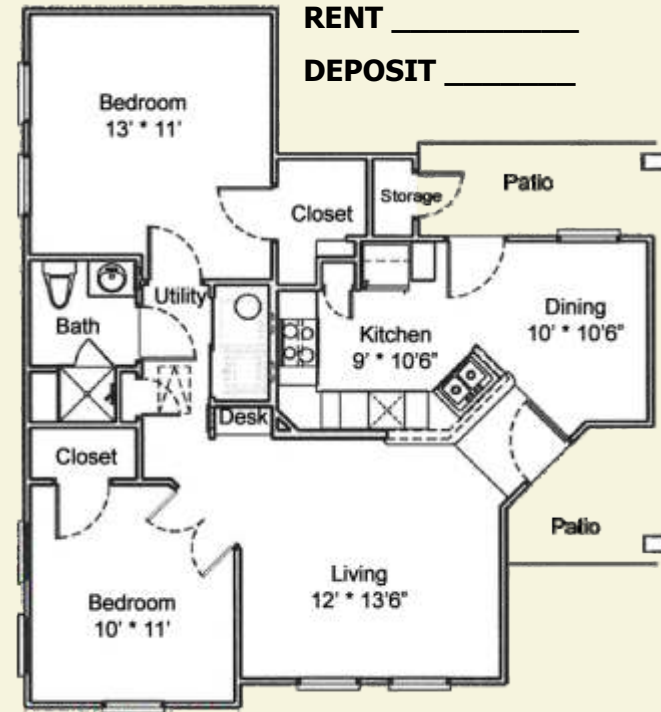

Silver Heart

RENT _____
DEPOSIT _____

2 Bdrm / 1 Bath

2 Bdrm / 1 Bath 900 Sq. Ft.*

Silver Rose

Professionally Managed by

801 Fm 2010
Chandler, TX 75758

*Square footage is approximate Actual floorplans may vary