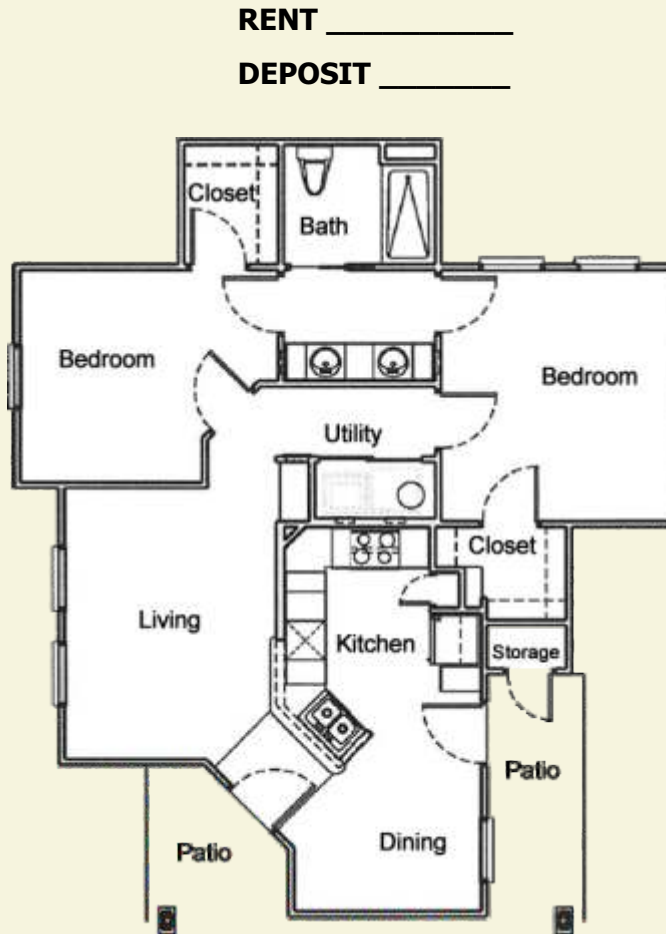

Community Features & Amenities

- 9 Foot Ceilings
- Beautiful Fixtures
- Self Cleaning Ovens
- Covered Entries
- Secured Storage
- Clubhouse with Sun Porch
- Community Laundry Room
- Walking Path
- Horseshoe Pit
- Beautifully Landscaped Grounds

Silver Heart

RENT _____
DEPOSIT _____

2 Bdrm / 1 Bath

2 Bdrm / 1 Bath 900 Sq. Ft.*

Silver Rose

Professionally Managed by

801 Fm 2010
Chandler, TX 75758

*Square footage is approximate Actual floorplans may vary