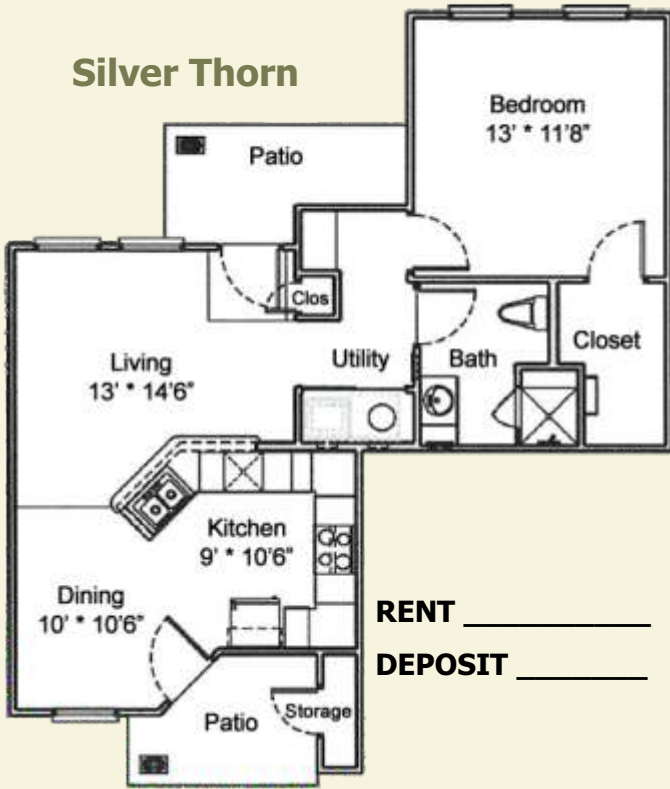

Silver Thorn

RENT _____
DEPOSIT _____

1 Bdrm / 1 Bath 750 Sq. Ft.*