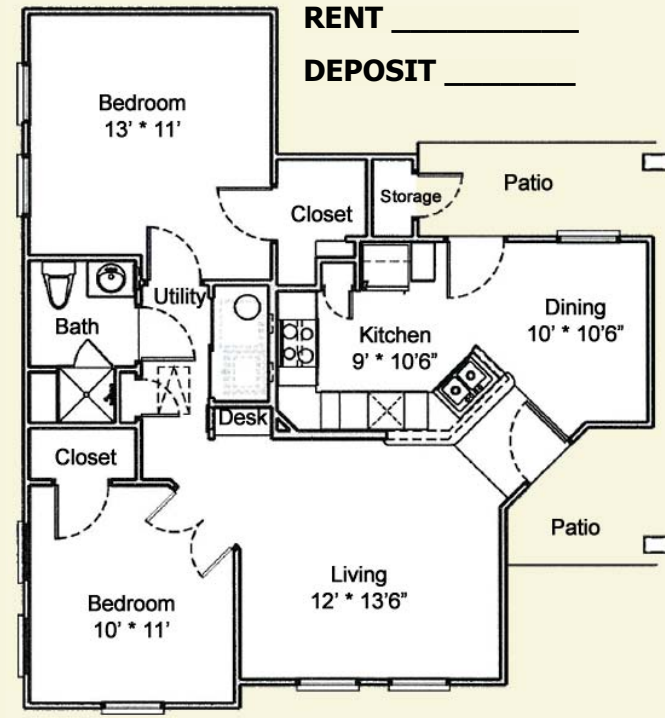

(903) 849-0171

Silver Thorn

RENT _____
DEPOSIT _____

1 Bdrm / 1 Bath 750 Sq. Ft.*

Silver Heart

RENT _____
DEPOSIT _____

2 Bdrm / 1 Bath

RENT _____
DEPOSIT _____

2 Bdrm / 1 Bath 900 Sq. Ft.*

Silver Rose

801 Fm 2010
Chandler, TX 75758

*Square footage is approximate Actual floorplans may vary